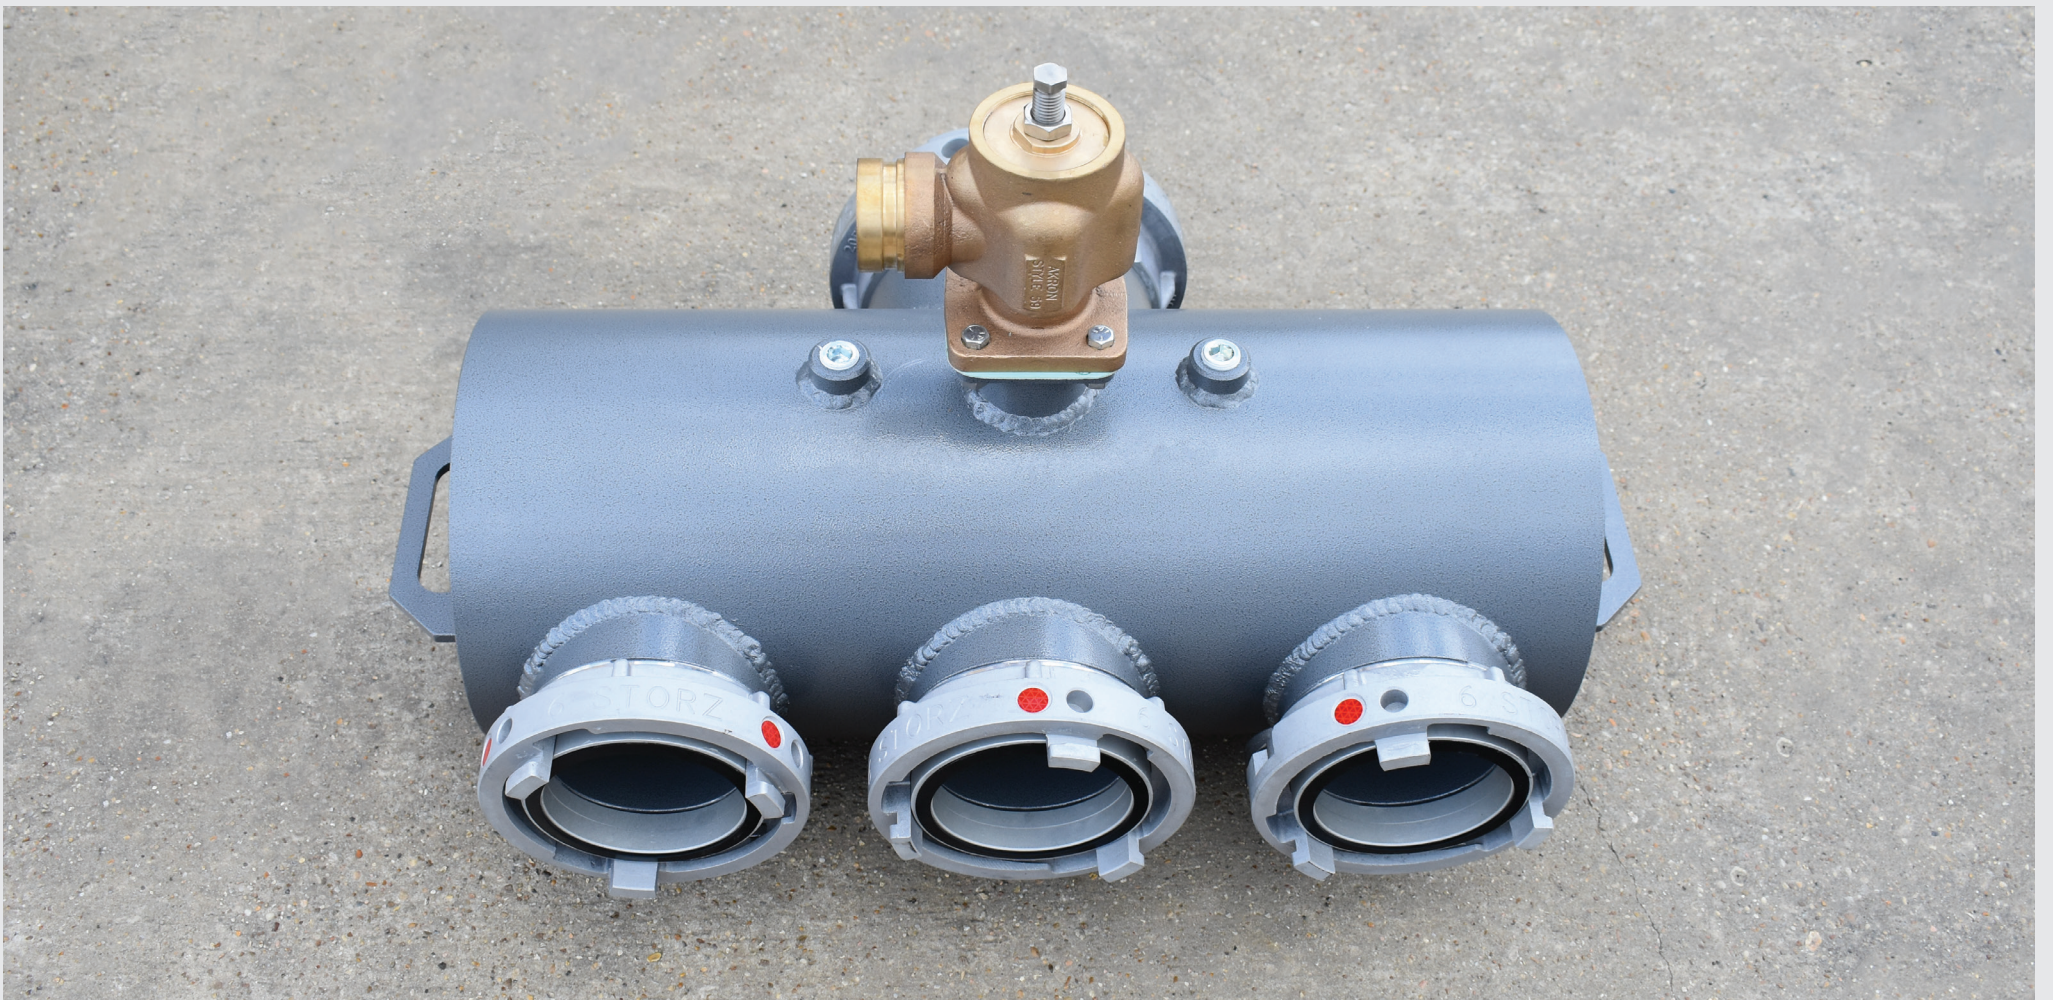

SPYDER MANIFOLD

8-6" NST outlets x 2-12" 4 lug Storz fittings with relief valve

MANIFOLD

3-6" Storz outlets x 1-8" Storz inlet with relief valve